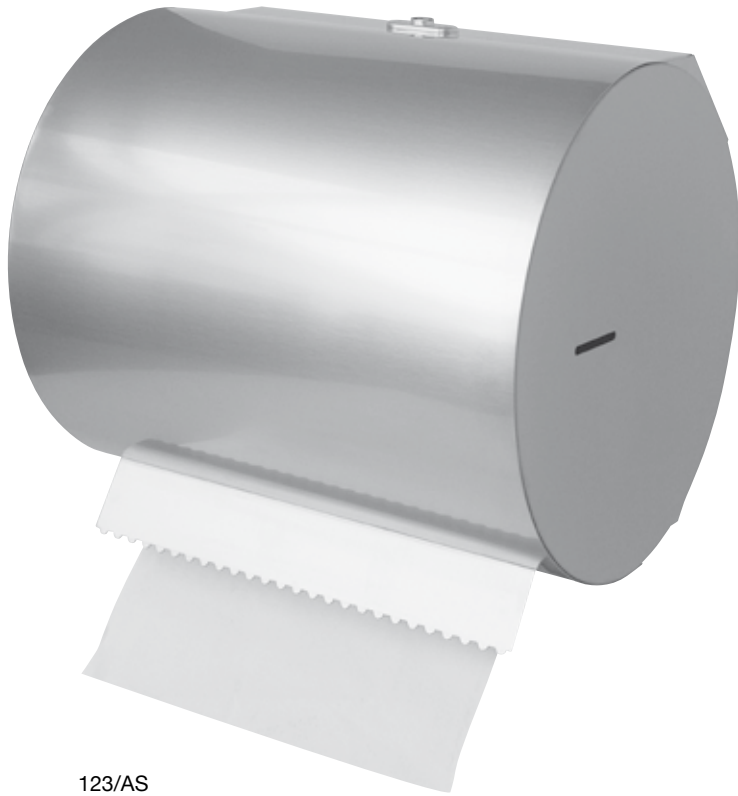

506/A

ACCIAIO INOX / STAINLESS STEEL

Ideale per ristoranti,
self-service e fast food.

Particularly suitable
for business restaurant,
self-service and fast food.

ANTA PORTASACCO CON CHIUSURA A CHIAVE
INFERIOR DOOR WITH KEY CLOSING

PIEDE REGOLABILE
ADJUSTABLE FEET

ACCIAIO INOX SATINATO / SATIN STAINLESS STEEL

570/AS

CONTENITORE RETTANGOLARE SVUOTA VASSOI CON SPORTELLO BASCULANTE
RINGHIERA FERMA VASSOI ED ANTA CON CHIUSURA A CHIAVE
RECTANGULAR CONTAINER EMPTY TRAYS WITH SWINGING DOOR
RAILING STOPS TRAYS AND DOOR WITH KEY LOCK
60 x 60 x H 120 cm - LITRI 260