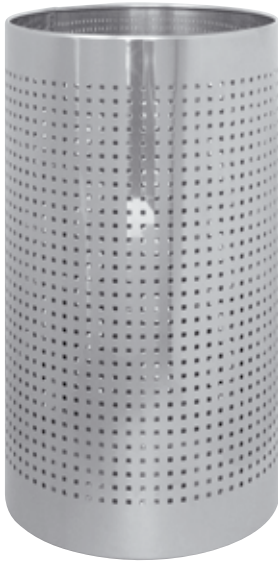

303/AFQ
ACCIAIO INOX /
STAINLESS STEEL