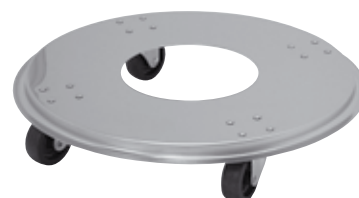

PATTUMIERA IN ACCIAIO INOX CON COPERCHIO
A PEDALE E SECCHIO IN LAMIERA ZINCATA
STAINLESS STEEL DUST BIN WITH STAINLESS STEEL LID
WITH PEDAL AND BUCKET IN GALVANIZED SHEET
Ø 26 x H 73 cm - LITRI 25

PATTUMIERA IN ACCIAIO INOX CON COPERCHIO
A PEDALE E SECCHIO IN LAMIERA ZINCATA
STAINLESS STEEL DUST BIN WITH STAINLESS STEEL LID
WITH PEDAL AND BUCKET IN GALVANIZED SHEET
Ø 32 x H 75 cm - LITRI 40

PATTUMIERA IN ACCIAIO INOX CON COPERCHIO
A PEDALE E SECCHIO IN LAMIERA ZINCATA
STAINLESS STEEL DUST BIN WITH STAINLESS STEEL LID
WITH PEDAL AND BUCKET IN GALVANIZED SHEET
Ø 42 x H 73 cm - LITRI 80

OPTIONAL 505/A
CARRELLO CON RUOTE
TROLLEY WITH WHEELS