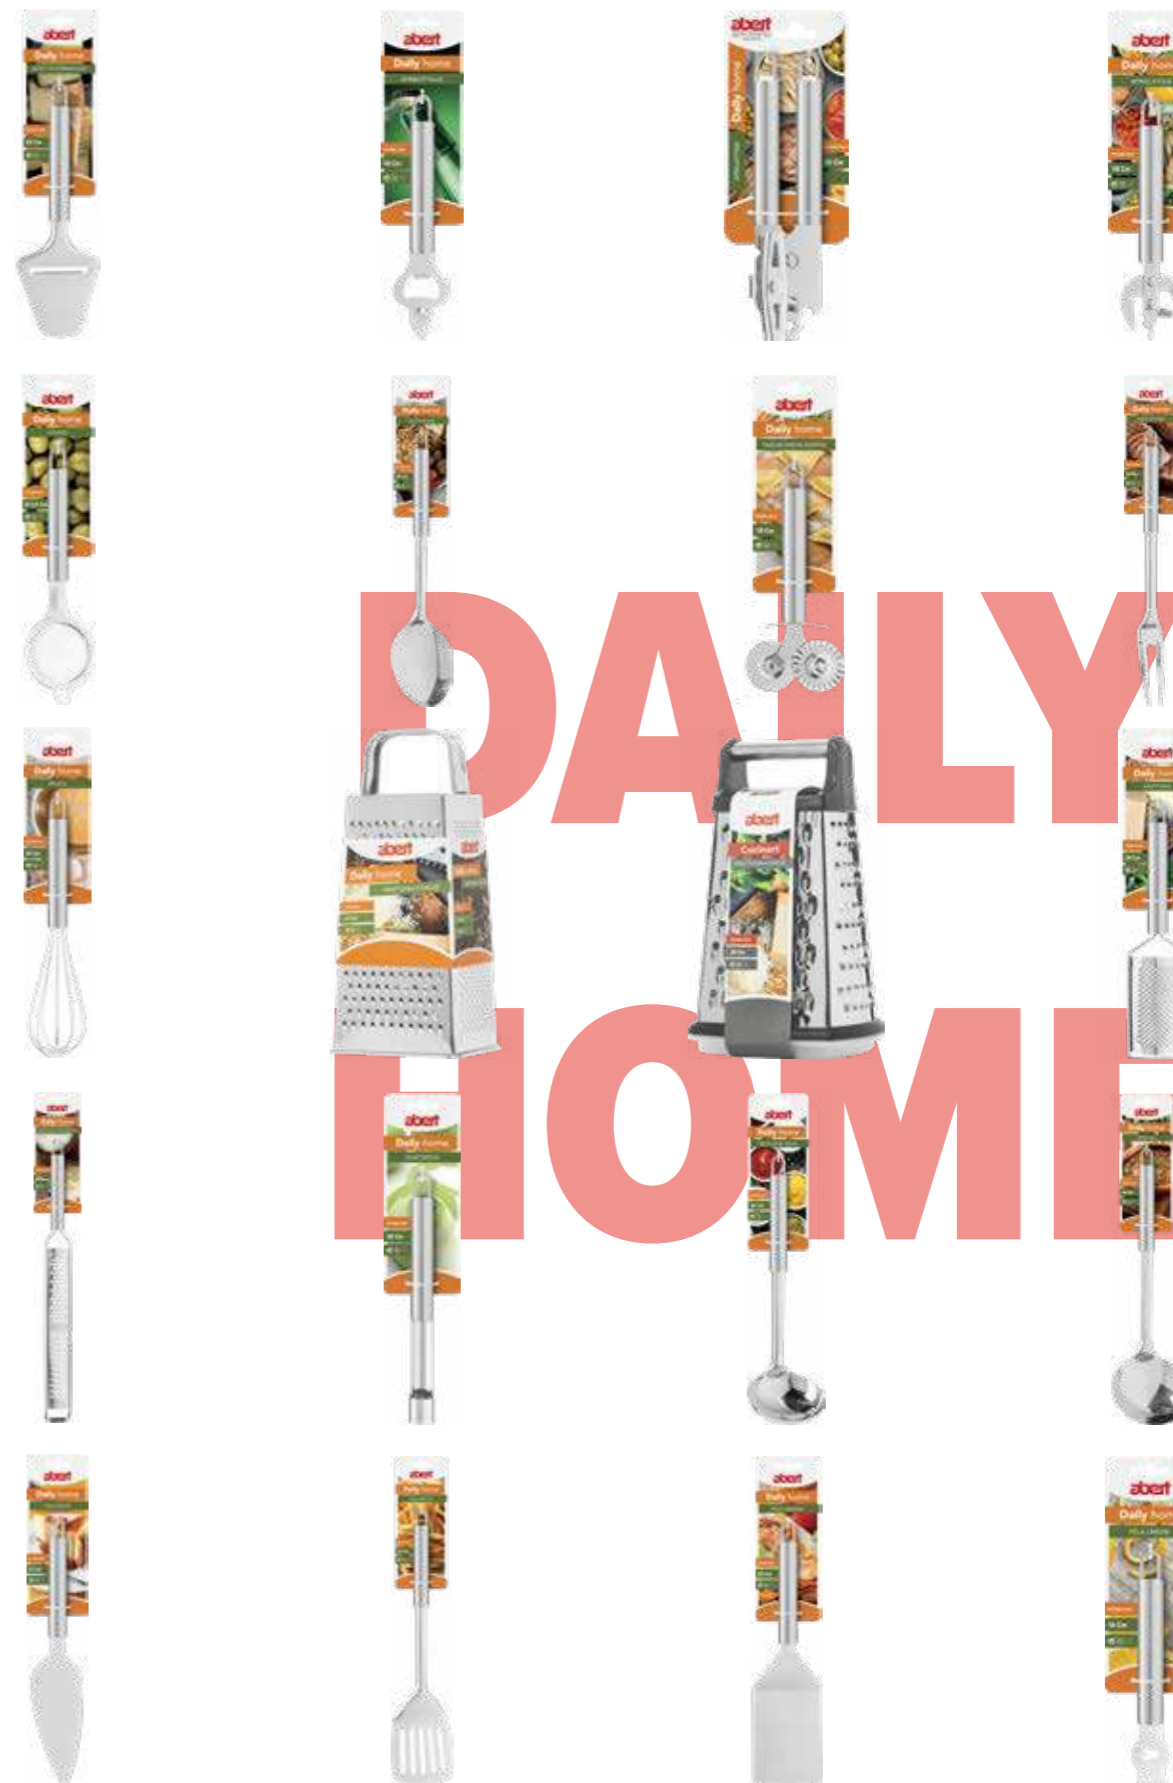

**V590595006**

**Grattugia Daily Home**  
**4 facce**  
 Daily Home Grater  
 4-sides

**V590695051**  
 h.21 × 9,2 × 7cm

**V590695052**  
 h.24 × 10,5 × 8cm

**Pelaverdure Daily Home**  
 17,3 × 5,5cm - c/Cart.  
 Daily Home Vegetable Peeler  
 17,3 × 5,5cm - w/Card

**V590695047**

**Pelaverdure Daily Home**  
 17 × 8,5 × 1,8cm - c/Cart.  
 Daily Home Vegetable Peeler  
 17 × 8,5 × 1,8cm - w/Card

**V590695048**

DAILY HOME